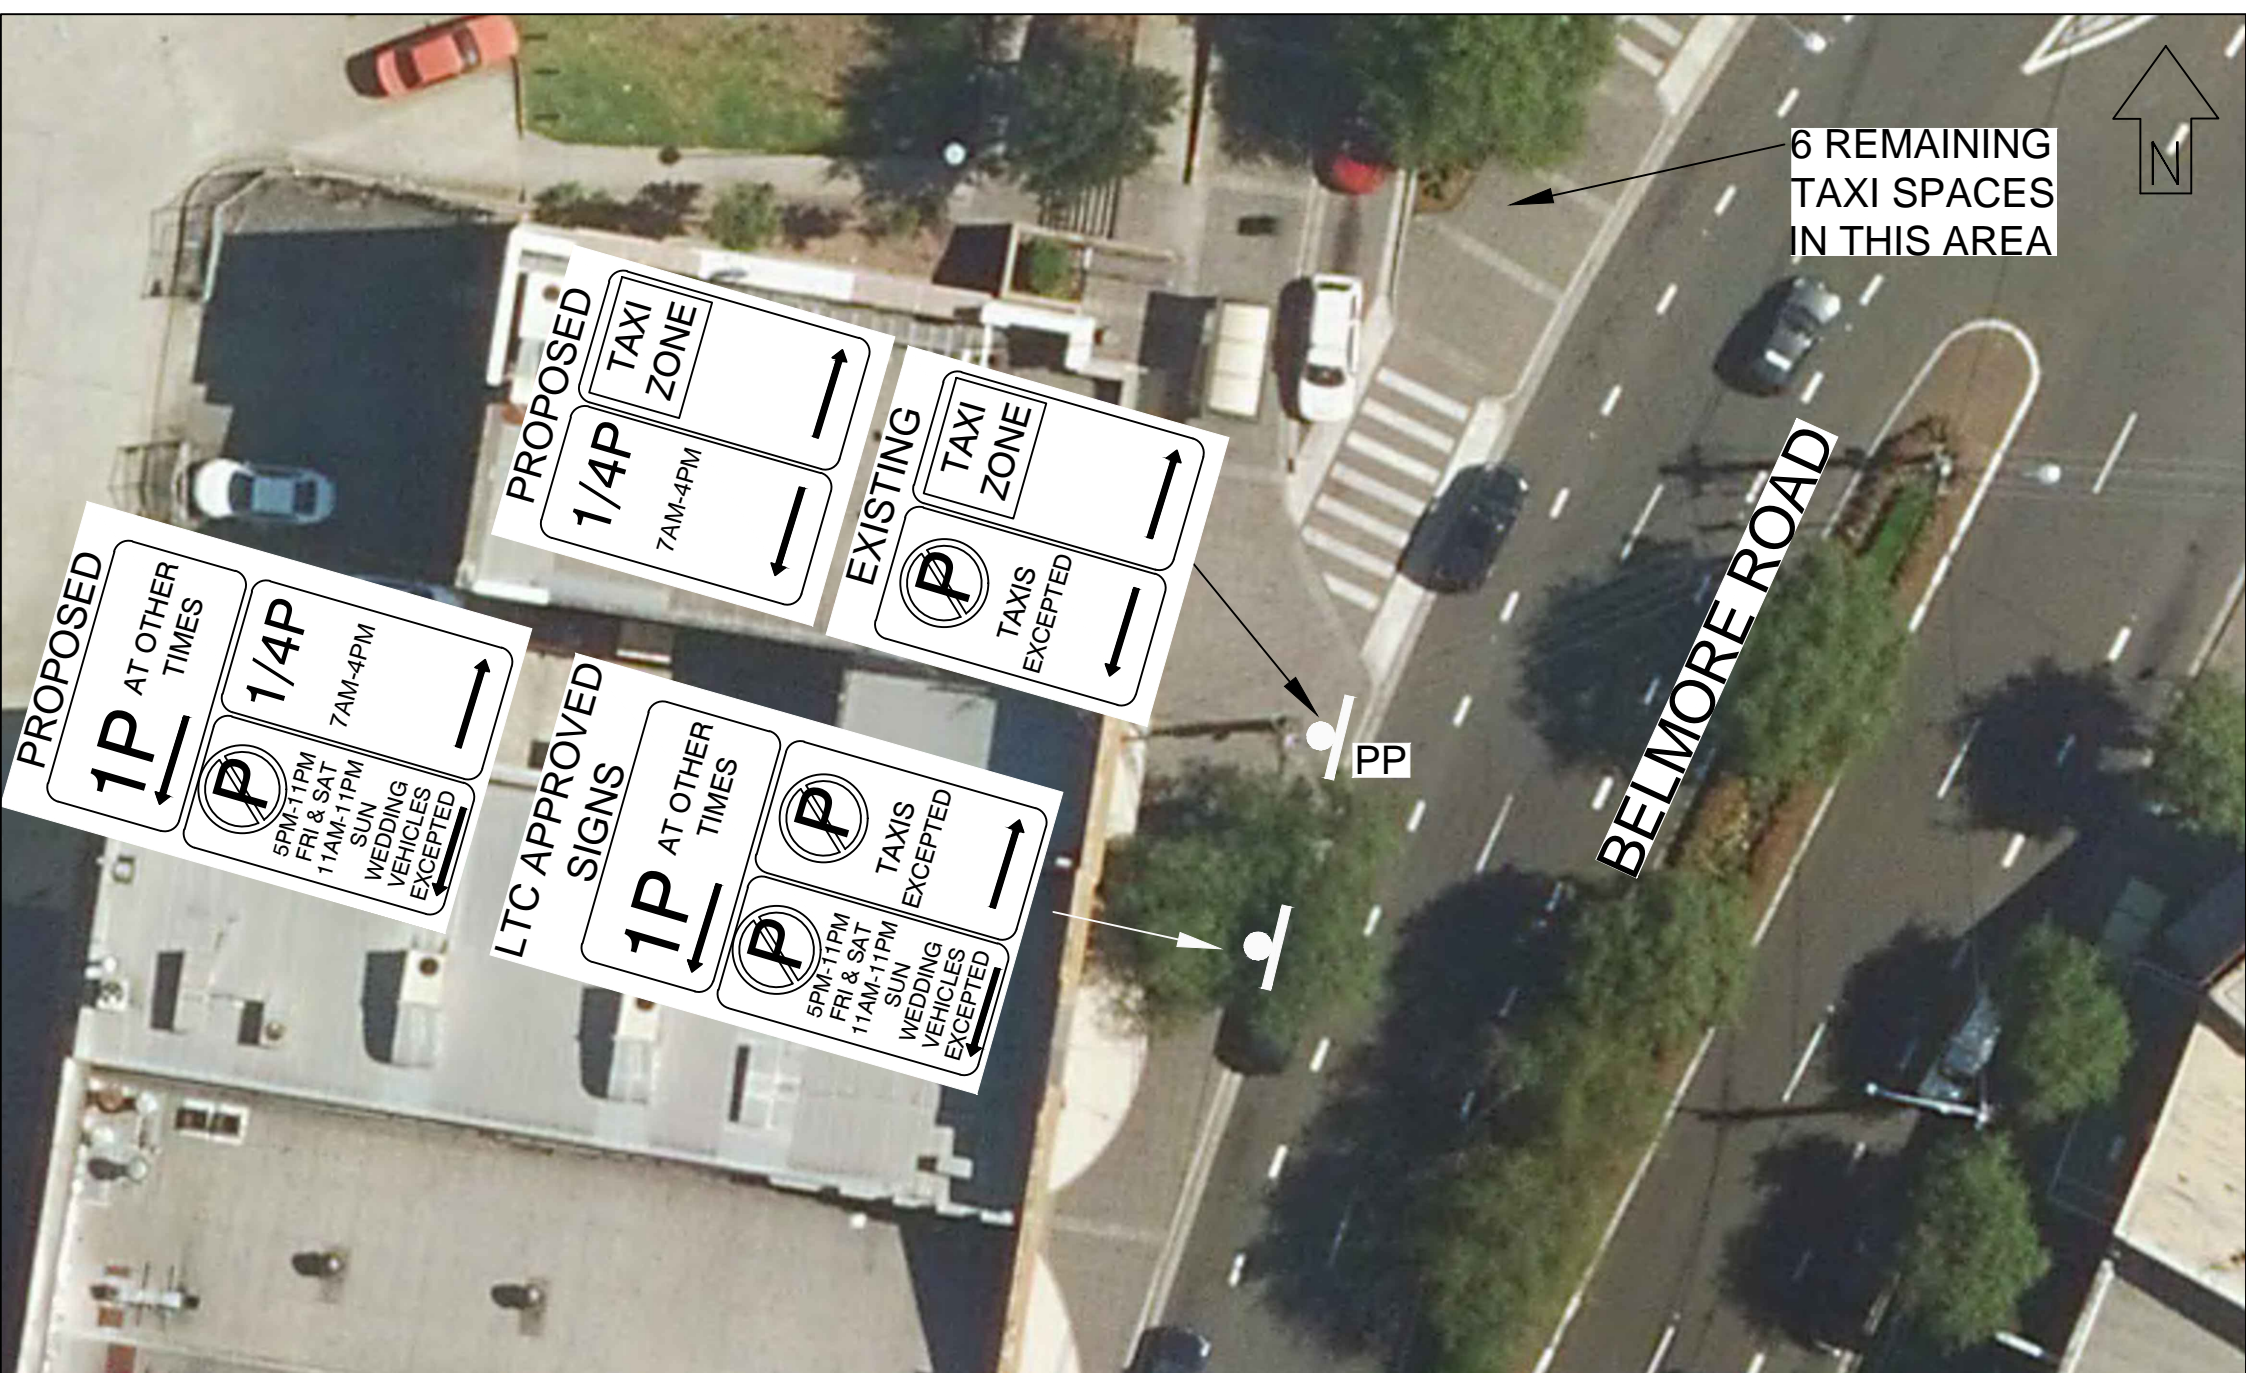

6 REMAINING TAXI SPACES IN THIS AREA

BELMORE ROAD

DATUM		SURVEYED	PC	16-6-21		Belmore Road, Riverwood Proposed Parking Changes		
SCALE AT A4		DESIGNED	PC	16-6-21		FILE NO. M:/Reg/TC	DRG. No. TC2319	SHT 1 OF 1
NTS		CHECKED	GM	16-6-21				