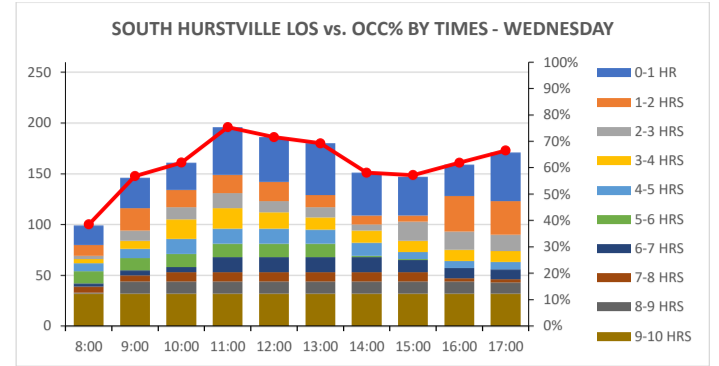

GEORGES RIVER COUNCIL PARKING STUDY
OCCUPANCY AND LENGTH OF STAY GRAPHS WEEKDAY

SOUTH HURSTVILLE		8:00	9:00	10:00	11:00	12:00	13:00	14:00	15:00	16:00	17:00
1	0-1 HR	19	30	27	47	44	51	42	38	31	48
2	1-2 HRS	11	22	17	18	19	12	9	6	35	33
3	2-3 HRS	3	10	12	15	11	10	6	19	18	16
4	3-4 HRS	4	8	19	20	16	12	12	11	11	11
5	4-5 HRS	8	9	15	15	15	14	13	7	7	7
6	5-6 HRS	12	12	13	13	13	13	1	1	0	0
7	6-7 HRS	3	5	5	15	15	15	15	12	10	10
8	7-8 HRS	6	6	9	9	9	9	9	9	3	3
9	8-9 HRS	1	12	12	12	12	12	12	12	12	11
10	9-10 HRS	32	32	32	32	32	32	32	32	32	32
	TOTAL	99	146	161	196	186	180	151	147	159	171
	OCC%	39%	57%	62%	75%	72%	69%	58%	57%	62%	67%