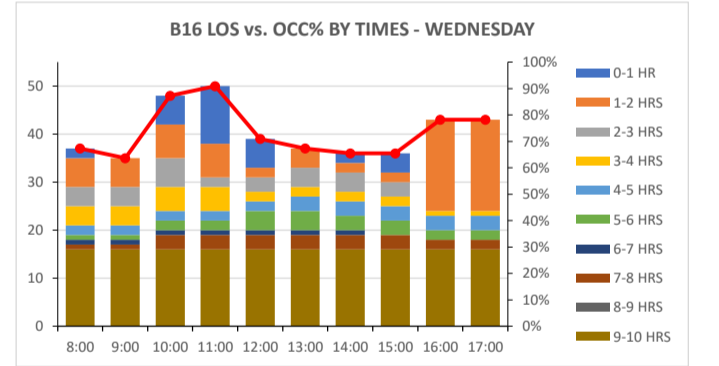

B1-16		8:00	9:00	10:00	11:00	12:00	13:00	14:00	15:00	16:00	17:00
1	0-1 HR	2	0	6	12	6	0	2	4	0	0
2	1-2 HRS	6	6	7	7	2	4	2	2	19	19
3	2-3 HRS	4	4	6	2	3	4	4	3	0	0
4	3-4 HRS	4	4	5	5	2	2	2	2	1	1
5	4-5 HRS	2	2	2	2	2	3	3	3	3	3
6	5-6 HRS	1	1	2	2	4	4	3	3	2	2
7	6-7 HRS	1	1	1	1	1	1	0	0	0	0
8	7-8 HRS	1	1	3	3	3	3	3	3	2	2
9	8-9 HRS	0	0	0	0	0	0	0	0	0	0
10	9-10 HRS	16	16	16	16	16	16	16	16	16	16
	TOTAL	37	35	48	50	39	37	36	36	43	43
	OCC%	67%	64%	87%	91%	71%	67%	65%	65%	78%	78%