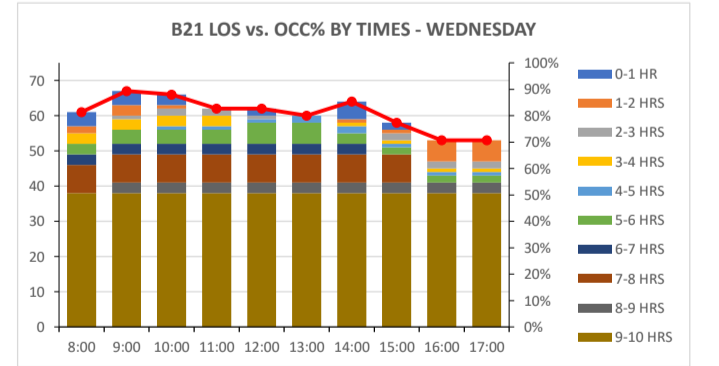

B1-21		8:00	9:00	10:00	11:00	12:00	13:00	14:00	15:00	16:00	17:00
1	0-1 HR	4	4	3	0	2	0	5	2	0	0
2	1-2 HRS	2	3	1	0	0	0	1	1	6	6
3	2-3 HRS	0	1	2	2	1	0	0	2	2	2
4	3-4 HRS	3	3	3	3	0	0	1	1	1	1
5	4-5 HRS	0	0	1	1	1	2	2	1	1	1
6	5-6 HRS	3	4	4	4	6	6	3	2	2	2
7	6-7 HRS	3	3	3	3	3	3	3	0	0	0
8	7-8 HRS	8	8	8	8	8	8	8	8	0	0
9	8-9 HRS	0	3	3	3	3	3	3	3	3	3
10	9-10 HRS	38	38	38	38	38	38	38	38	38	38
	TOTAL	61	67	66	62	62	60	64	58	53	53
	OCC%	81%	89%	88%	83%	83%	80%	85%	77%	71%	71%