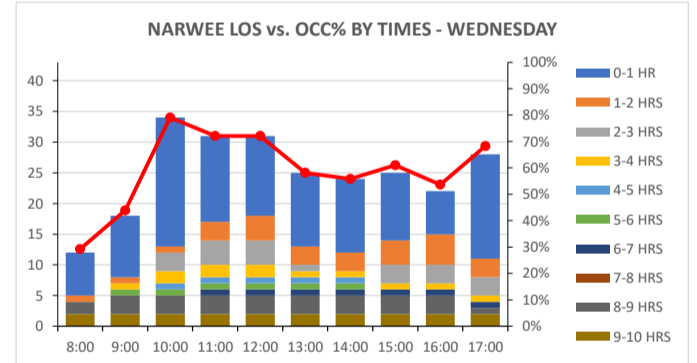

NARWEE		8:00	9:00	10:00	11:00	12:00	13:00	14:00	15:00	16:00	17:00
1	0-1 HR	0:00	10	21	14	13	12	12	11	7	17
2	1-2 HRS	1	1	1	3	4	3	3	4	5	3
3	2-3 HRS	0	0	3	4	4	1	0	3	3	3
4	3-4 HRS	0	1	2	2	2	1	1	1	1	1
5	4-5 HRS	0	0	1	1	1	1	1	0	0	0
6	5-6 HRS	0	1	1	1	1	1	1	0	0	0
7	6-7 HRS	0	0	0	1	1	1	1	1	1	1
8	7-8 HRS	0	0	0	0	0	0	0	0	0	0
9	8-9 HRS	2	3	3	3	3	3	3	3	3	1
10	9-10 HRS	2	2	2	2	2	2	2	2	2	2
	TOTAL	12	18	34	31	31	25	24	25	22	28
	OCC%	29%	44%	79%	72%	72%	58%	56%	61%	54%	68%