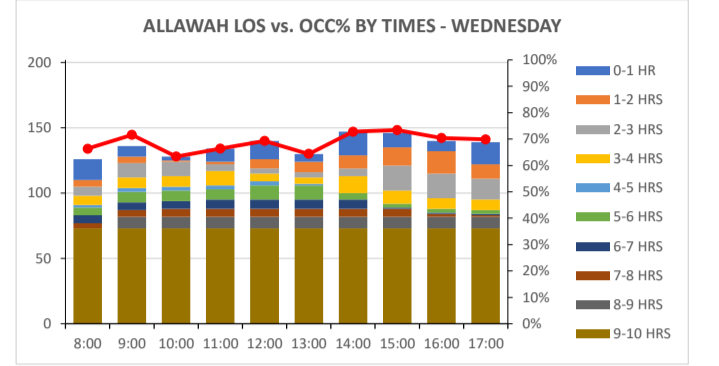

ALLAWAH		8:00	9:00	10:00	11:00	12:00	13:00	14:00	15:00	16:00	17:00
1	0-1 HR	16	8	3	10	14	6	18	11	8	17
2	1-2 HRS	5	5	1	2	7	8	10	14	17	11
3	2-3 HRS	7	11	11	5	4	4	6	19	19	16
4	3-4 HRS	7	8	8	11	6	5	13	10	8	8
5	4-5 HRS	2	3	3	3	3	1	0	0	0	0
6	5-6 HRS	6	8	8	8	11	11	5	3	3	3
7	6-7 HRS	6	6	6	7	7	7	7	1	1	1
8	7-8 HRS	4	5	6	6	6	6	6	6	2	1
9	8-9 HRS	0	9	9	9	9	9	9	9	9	9
10	9-10 HRS	73	73	73	73	73	73	73	73	73	73
	TOTAL	126	136	128	134	140	130	147	146	140	139
	OCC%	66%	72%	63%	66%	69%	64%	73%	73%	70%	70%