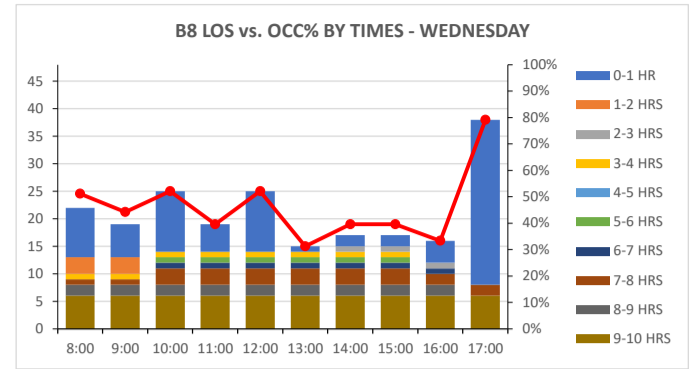

B1-14		OCC ONLY									
B1-8		8:00	9:00	10:00	11:00	12:00	13:00	14:00	15:00	16:00	17:00
1	0-1 HR	9	6	11	5	11	1	2	2	4	30
2	1-2 HRS	3	3	0	0	0	0	0	0	0	0
3	2-3 HRS	0	0	0	0	0	0	1	1	1	0
4	3-4 HRS	1	1	1	1	1	1	1	1	0	0
5	4-5 HRS	0	0	0	0	0	0	0	0	0	0
6	5-6 HRS	0	0	1	1	1	1	1	1	0	0
7	6-7 HRS	0	0	1	1	1	1	1	1	1	0
8	7-8 HRS	1	1	3	3	3	3	3	3	2	2
9	8-9 HRS	2	2	2	2	2	2	2	2	2	0
10	9-10 HRS	6	6	6	6	6	6	6	6	6	6
TOTAL		22	19	25	19	25	15	17	17	16	38
OCC%		51%	44%	52%	40%	52%	31%	40%	40%	33%	79%