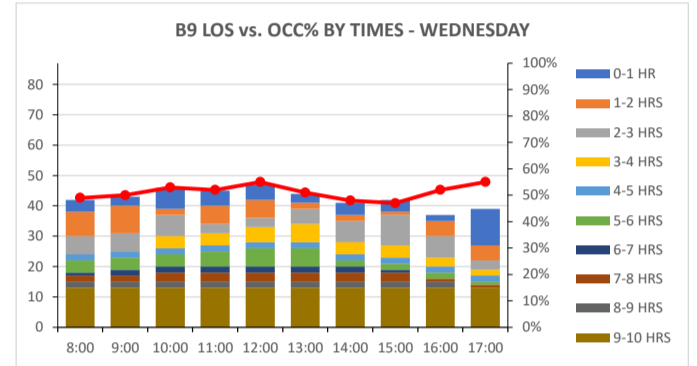

B1-9		8:00	9:00	10:00	11:00	12:00	13:00	14:00	15:00	16:00	17:00
1	0-1 HR	4	3	7	5	5	3	4	4	2	12
2	1-2 HRS	8	9	2	6	6	2	2	1	5	5
3	2-3 HRS	6	6	7	3	3	5	7	10	7	3
4	3-4 HRS	0	0	4	4	5	6	4	4	3	2
5	4-5 HRS	2	2	2	2	2	2	2	2	2	2
6	5-6 HRS	4	4	4	5	6	6	2	2	2	1
7	6-7 HRS	1	2	2	2	2	2	2	1	0	0
8	7-8 HRS	2	2	3	3	3	3	3	3	1	1
9	8-9 HRS	2	2	2	2	2	2	2	2	2	0
10	9-10 HRS	13	13	13	13	13	13	13	13	13	13
TOTAL		42	43	46	45	47	44	41	42	37	39
OCC%		49%	50%	53%	52%	55%	51%	48%	47%	52%	55%