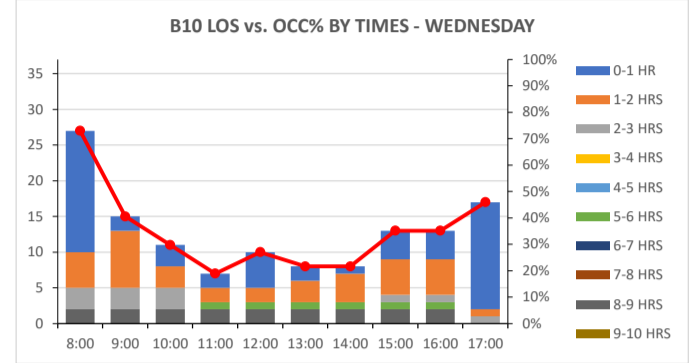

B1-10		8:00	9:00	10:00	11:00	12:00	13:00	14:00	15:00	16:00	17:00
1	0-1 HR	17	2	3	2	5	2	1	4	4	15
2	1-2 HRS	5	8	3	2	2	3	4	5	5	1
3	2-3 HRS	3	3	3	0	0	0	0	1	1	1
4	3-4 HRS	0	0	0	0	0	0	0	0	0	0
5	4-5 HRS	0	0	0	0	0	0	0	0	0	0
6	5-6 HRS	0	0	0	1	1	1	1	1	1	0
7	6-7 HRS	0	0	0	0	0	0	0	0	0	0
8	7-8 HRS	0	0	0	0	0	0	0	0	0	0
9	8-9 HRS	2	2	2	2	2	2	2	2	2	0
10	9-10 HRS	0	0	0	0	0	0	0	0	0	0
TOTAL		27	15	11	7	10	8	8	13	13	17
OCC%		73%	41%	30%	19%	27%	22%	22%	35%	35%	46%