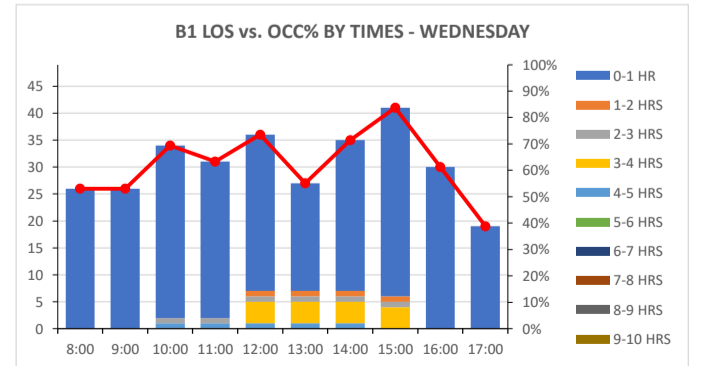

B1-1		8:00	9:00	10:00	11:00	12:00	13:00	14:00	15:00	16:00	17:00
1	0-1 HR	26	26	32	29	29	20	28	35	30	19
2	1-2 HRS	0	0	0	0	1	1	1	1	0	0
3	2-3 HRS	0	0	1	1	1	1	1	1	0	0
4	3-4 HRS	0	0	0	0	4	4	4	4	0	0
5	4-5 HRS	0	0	1	1	1	1	1	0	0	0
6	5-6 HRS	0	0	0	0	0	0	0	0	0	0
7	6-7 HRS	0	0	0	0	0	0	0	0	0	0
8	7-8 HRS	0	0	0	0	0	0	0	0	0	0
9	8-9 HRS	0	0	0	0	0	0	0	0	0	0
10	9-10 HRS	0	0	0	0	0	0	0	0	0	0
	TOTAL	26	26	34	31	36	27	35	41	30	19
	OCC%	53%	53%	69%	63%	73%	55%	71%	84%	61%	39%