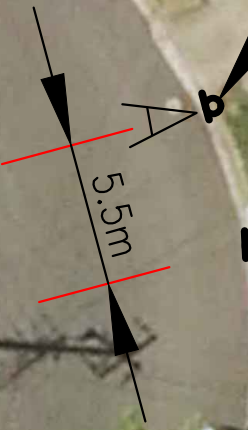

EXISTING
1P
 8.30AM - 6PM
 MON - FRI
 8.30AM - 12.30PM
 Sat

Cook Street

DATUM		SURVEYED	SS	23-Nov-18	Cook Street, Mortdale Proposed 15 Minutes parking outside St Vincent De Paul			
SCALE AT A4		DESIGNED	SS	23-Nov-18				
NTS		CHECKED	SS	23-Nov-18				
					FILE NO. P:/Traffic/Local Traffic	DRG. No. TC1867	SHT 1 OF 1	REV.